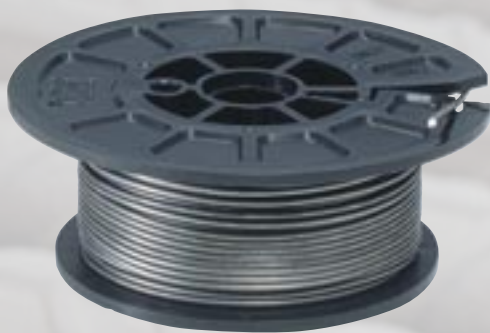

MAX

REBAR TYING TOOLS

MAX

MAX-RB655

REBAR TYING TOOL

- One Hand Operation
- Weights only 7.2 lbs
- Brushless Twisting Motor
- (2) 3.3 Ah 9.6V Batteries
- Charger, Case & Holster
- Up to #9 x #8 Re-Bars
- 30 Minute Re-Charge

MAX-TW1525

REBAR TIE WIRE

- Black Annealed Steel
- 16 Gauge, 82' Per Roll
- 50 Rolls Per Case

• Fits RB655, RB650, RB650A Tying Tools

SDI028

*Sale Prices in effect while supplies last · All taxes extra · Prices subject to change without notice · Some products available in limited quantities
We reserve the right to substitute products of equal value · Products may not be exactly as shown · Not all products may be available at all locations*